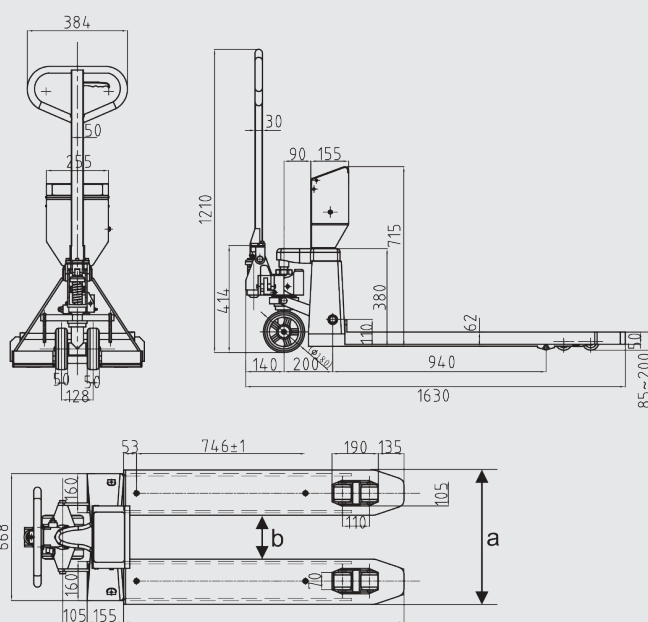

Low profile design

LOW PROFILE DESIGN

IN-BUILT THERMAL PRINTER

DIMENSIONS

SPECIFICATIONS

MODEL	CAPACITY	RESOLUTION
YAH-494	2,000kg	1kg